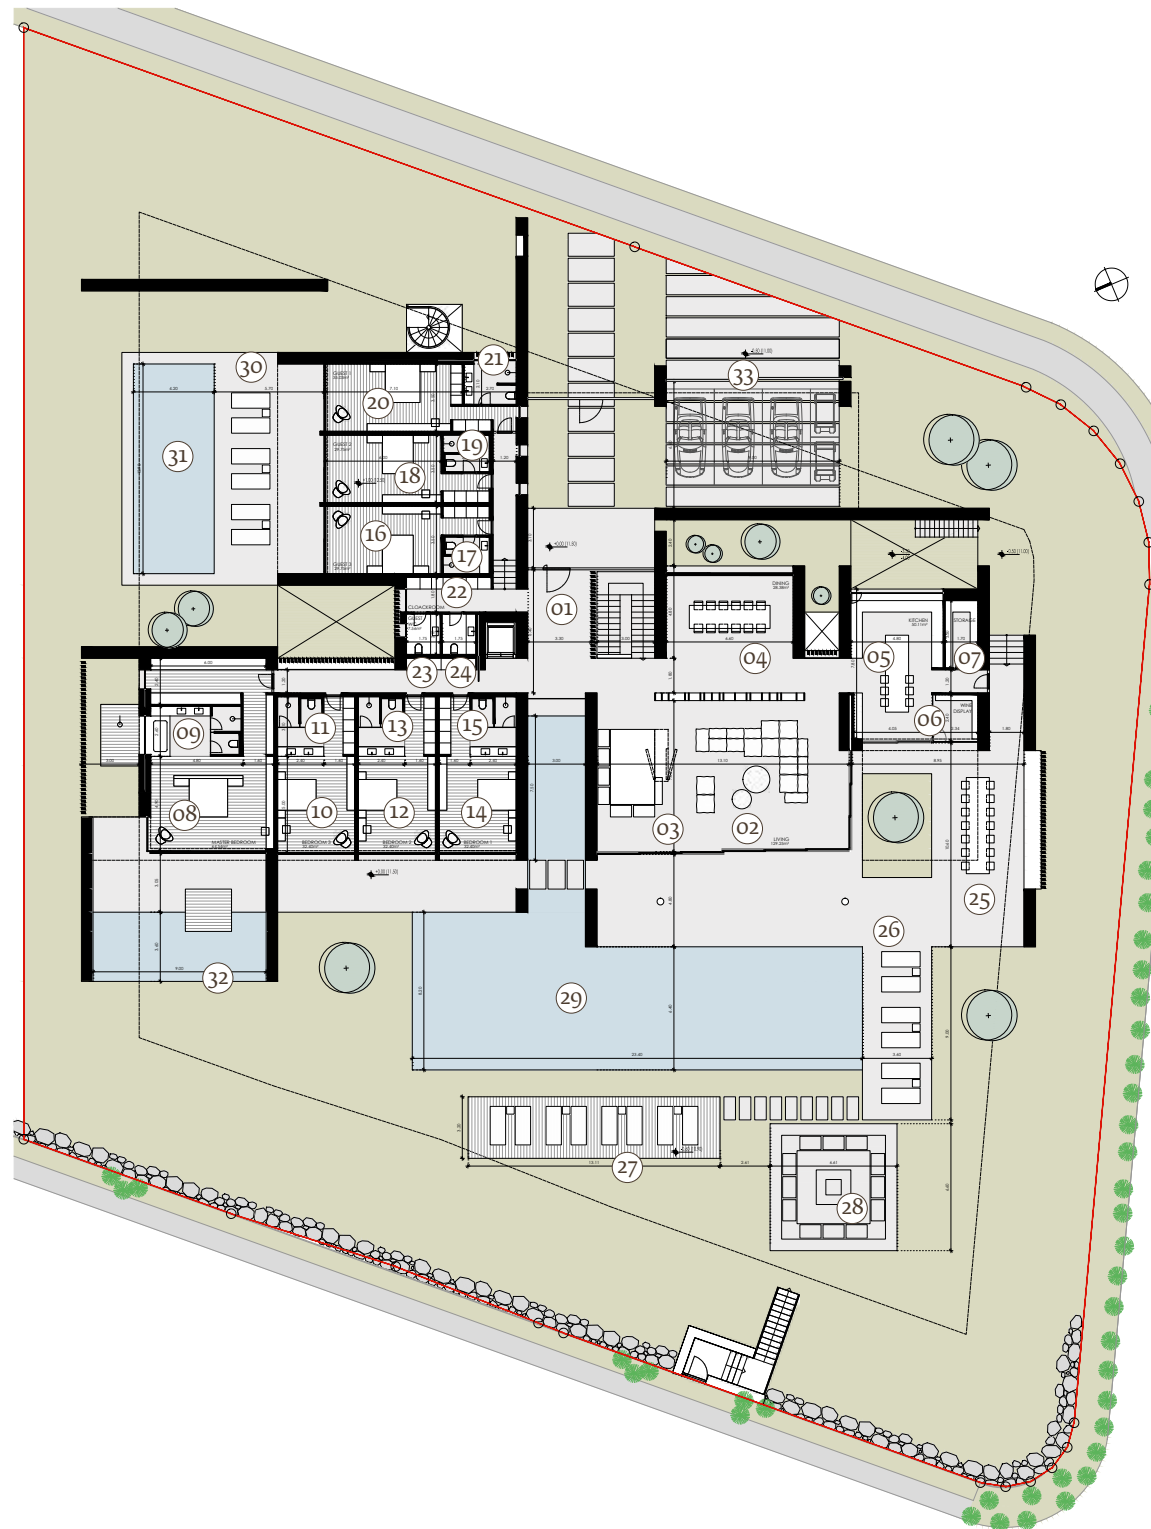

SEVEN-BEDROOM VILLA
IN SEA DUNES
BY ISV

GROUND FLOOR

(Applicable to SD C1 & SD C2)

- 01 Main entrance
- 02 Indoor living area
- 03 Indoor living area
- 04 Indoor dining area
- 05 Kitchen
- 06 Wine display
- 07 Storage
- 08 Master bedroom
- 09 Master bathroom
- 10 Double bedroom
- 11 Bathroom
- 12 Double bedroom
- 13 Bathroom
- 14 Double bedroom
- 15 Bathroom
- 16 Double bedroom
- 17 Bathroom
- 18 Double bedroom
- 19 Bathroom
- 20 Double bedroom
- 21 Bathroom
- 22 Cloackroom
- 23 Guest WC
- 24 Guest WC
- 25 Outdoor covered dining area
- 26 Sun - bed area
- 27 Sun - bed area
- 28 Optional outdoor sitting area with fireplace
- 29 Pool
- 30 Sun - bed area
- 31 Pool